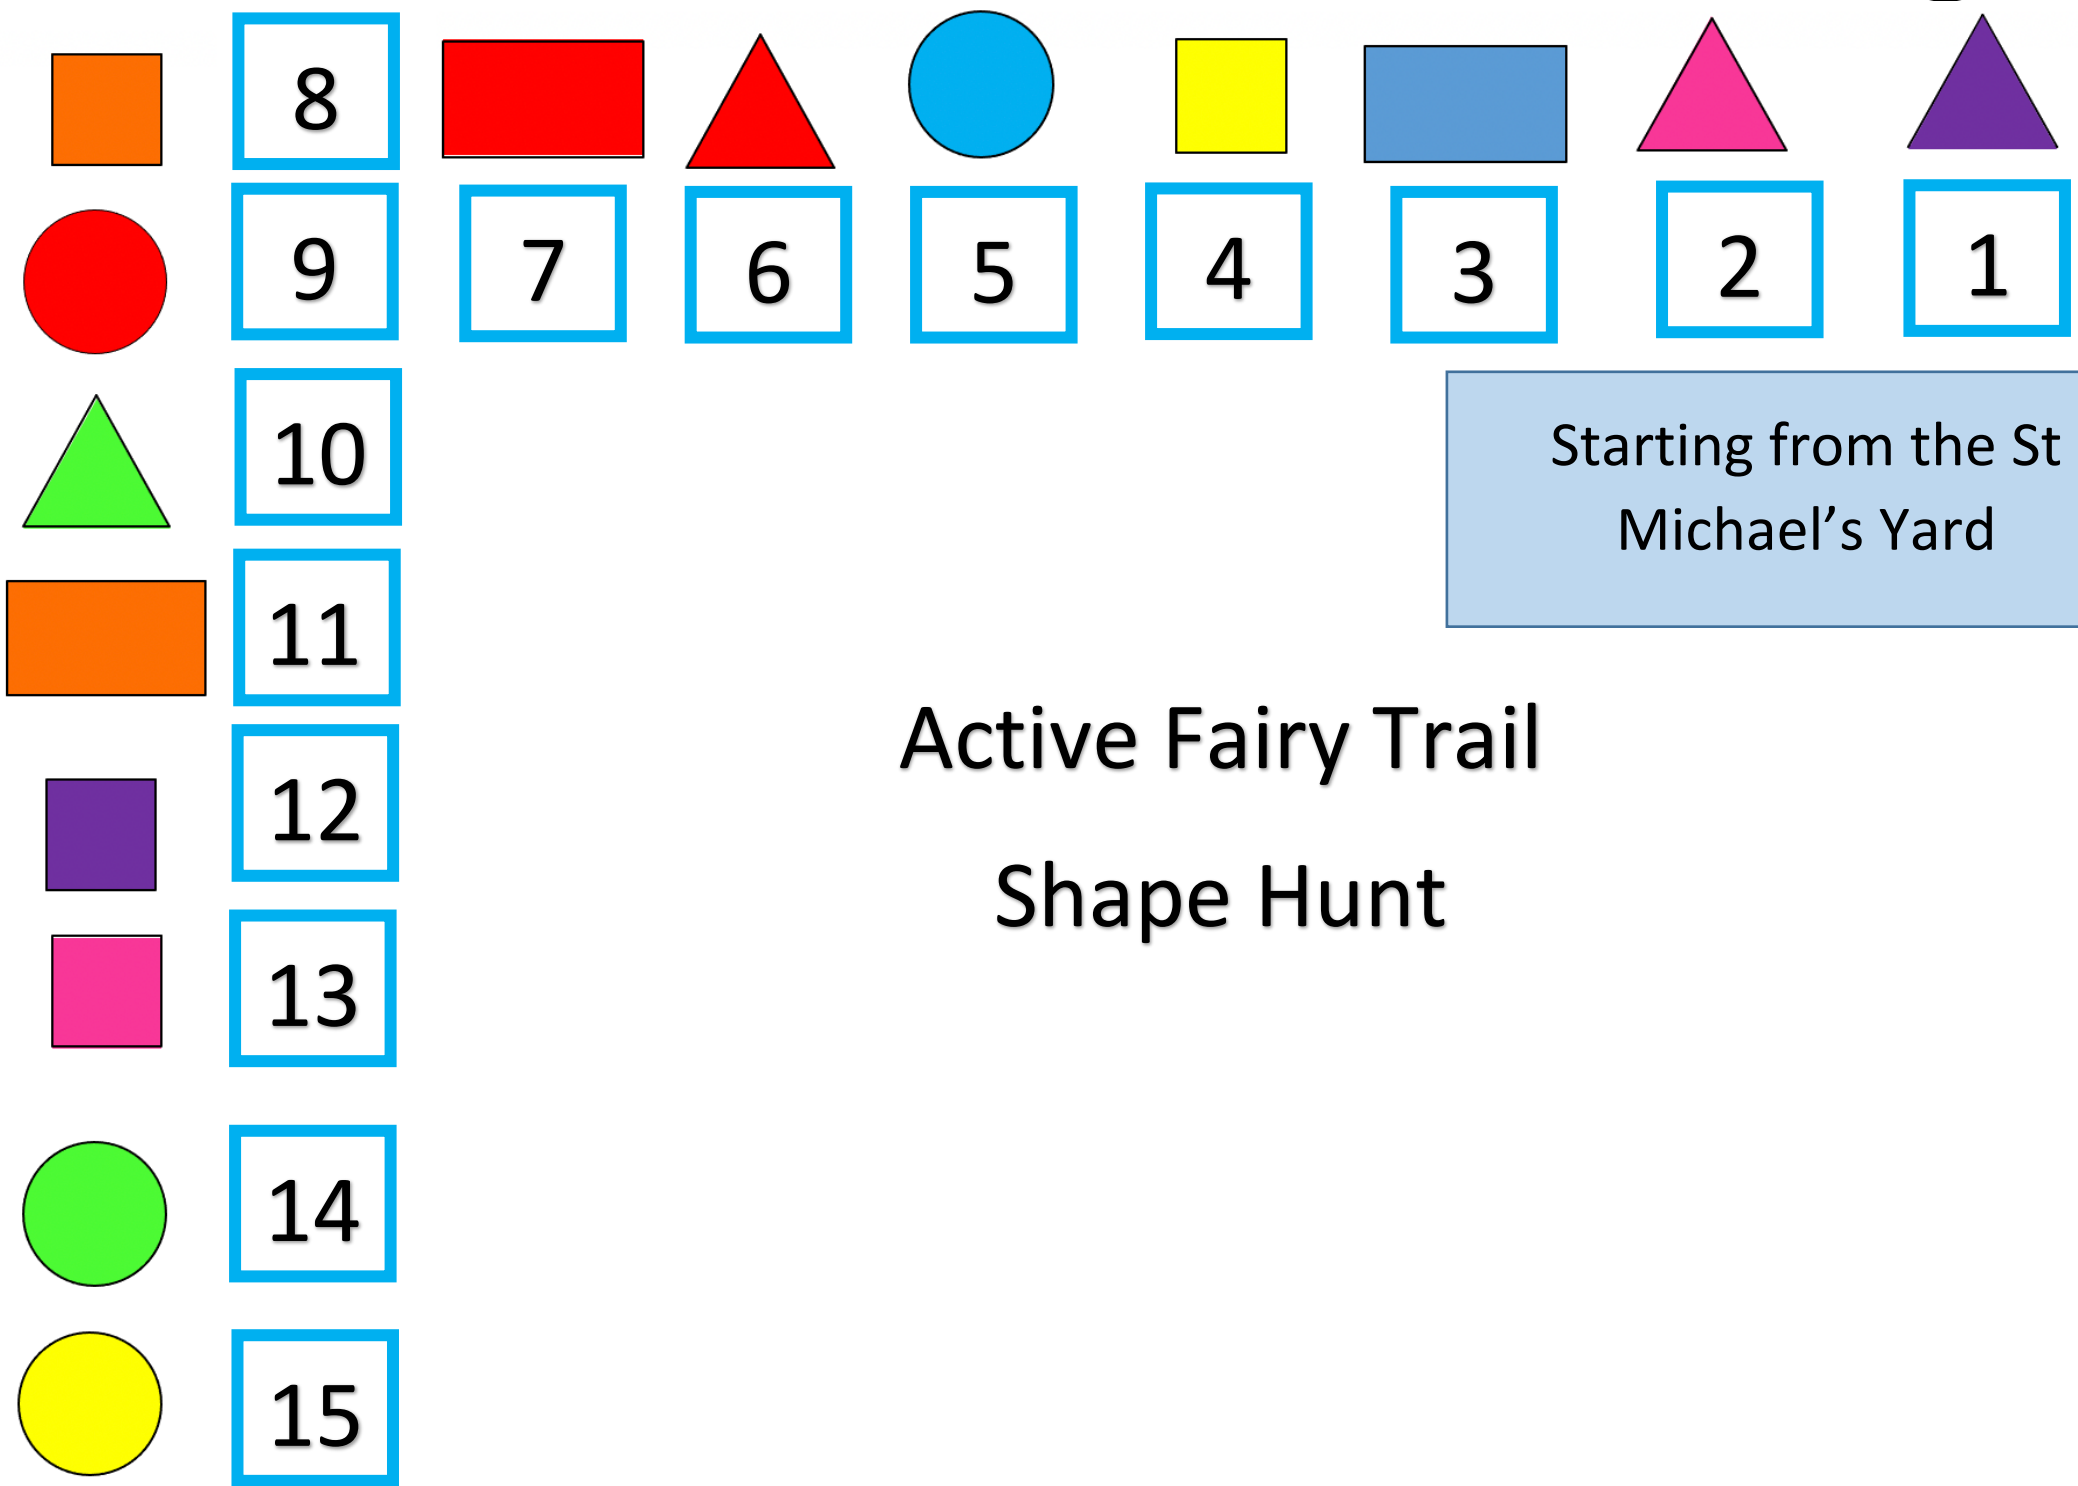

# Active Fairy Trail Shape Hunt

1

2

3

4

5

6

7

8

9

10

11

12

13

14

15

Starting from the St  
Michael's Yard

# Active Fairy Trail Shape Hunt